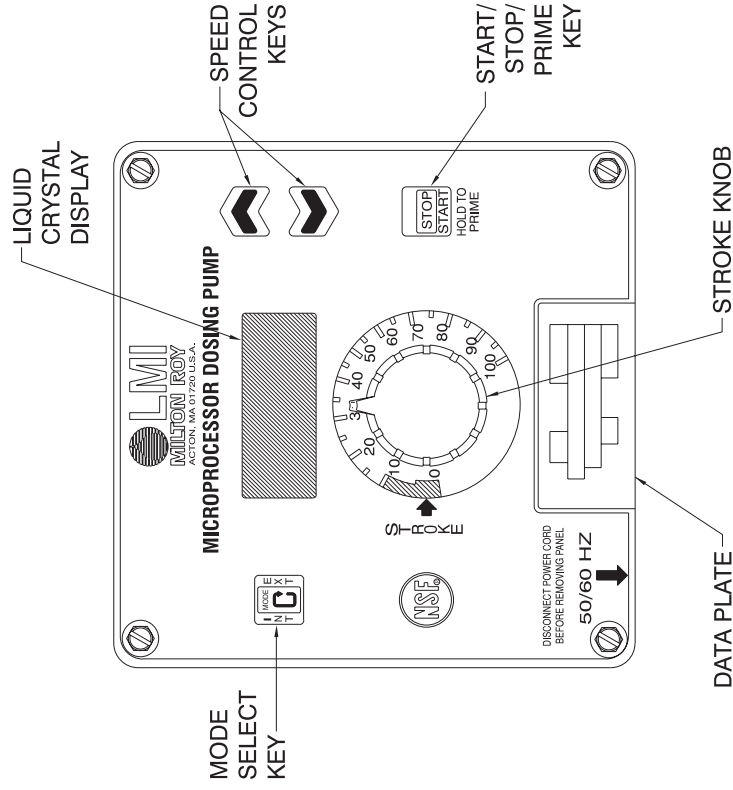

Series B9 Control Panel Detail