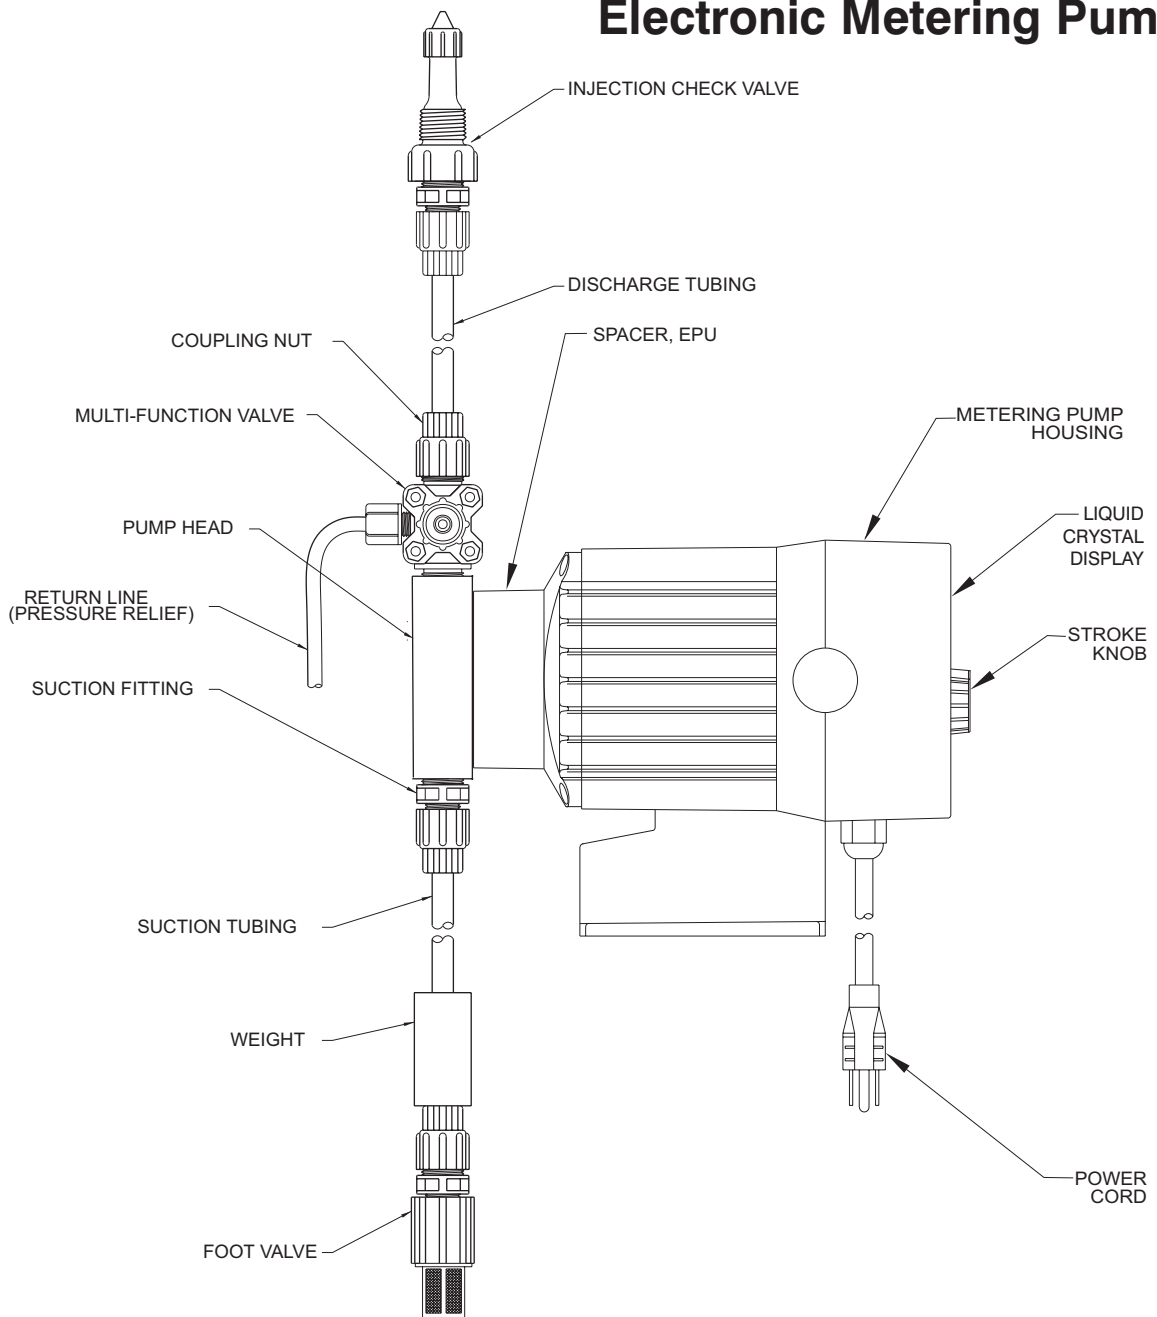

Instruction **Supplement**

Series B9

Electronic Metering Pump

Metering Pump Component Diagram