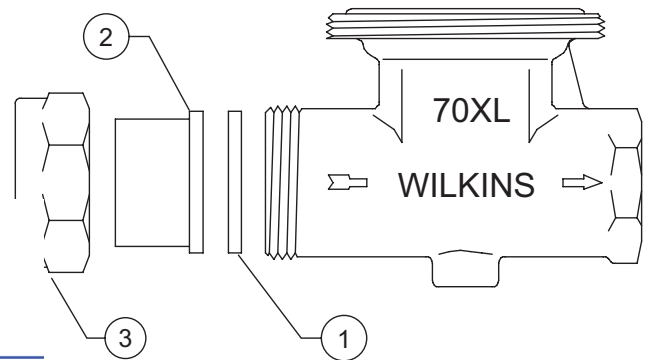

MODEL 70XL

3/4", 1"

LEAD-FREE*

*This product contains a weighted average lead content less than 0.25% for wetted surfaces.

ITEM NO.	DESCRIPTION	3/4"	1"
1	UNION GASKET	62-13	63-13
2	TAILPIECE (FNPT)	602-19	63-19
	TAILPIECE XL (FNPT)	602-19XL	63-19XL
	TAILPIECE COPPER (FC)	602C-19	63C-19
	TAILPIECE XL CXC (MALE)	602CM-19XL	63CM-19XL
3	UNION NUT	62-9-010F	63-9-010F
4	CARTRIDGE	72-CARTSS	73-CARTSS
5	DIAPHRAGM	72-43	73-43
	DIAPHRAGM	72-43HT	—
6	DIAPHRAGM DISC	72-80	73-80
	DIAPHRAGM DISC SS	72-80SS	73-80SS
7	BOLT	72-11	72-11
	BOLT SS	72-11SS	72-11SS
8	SPRING	62-33	603-33
	SPRING	1100-33-150	—
	SPRING SS	62-33SS	603-33SS
9	SPRING DISC	602A-80	602A-80
	SPRING DISC	BR2-80A	—
	SPRING DISC SS	602A-80SS	602A-80SS
10	FRICTION RING	602B-12	603B-12
	FRICTION RING SS	602B-12SS	603B-12SS
11	WASHER	606C-12	606C-12
12	LOCKNUT	501B-9	501B-9
	LOCKNUT SS	501B-9SS	501B-9SS
13	ADJUSTMENT BOLT	62A-11	602A-11A
	ADJUSTMENT BOLT SS	62A-11SS	602A-11ASS

★ REPAIR KIT ITEMS (ALL ★ ITEMS IN KIT)

● Item included in specified Model

	70XL	70XLC	70XLCM	70XLDU	70XLDUC	70XLLP	70XLSC	70XLSS	70XLHT	
●	●	●	●	●	●	●	●	●	●	★
●					●	●	●	●	●	★
		●		●						
			●							
●	●	●	●	●	●	●	●	●	●	★
●	●	●	●	●	●	●	●	●	●	★
●	●	●	●	●	●	●	●	●	●	★
								●	●	★
●	●	●	●	●	●	●			●	★
●	●	●	●	●	●	●		●	●	★
					●					
●	●	●	●	●			●		●	★
●	●	●	●	●	●	●			●	★
							●			
●	●	●	●	●				●	●	★
●	●	●	●	●				●	●	★
●	●	●	●	●					●	
●	●	●	●	●					●	
						●				
							●			
●	●	●	●	●					●	
●	●	●	●	●					●	