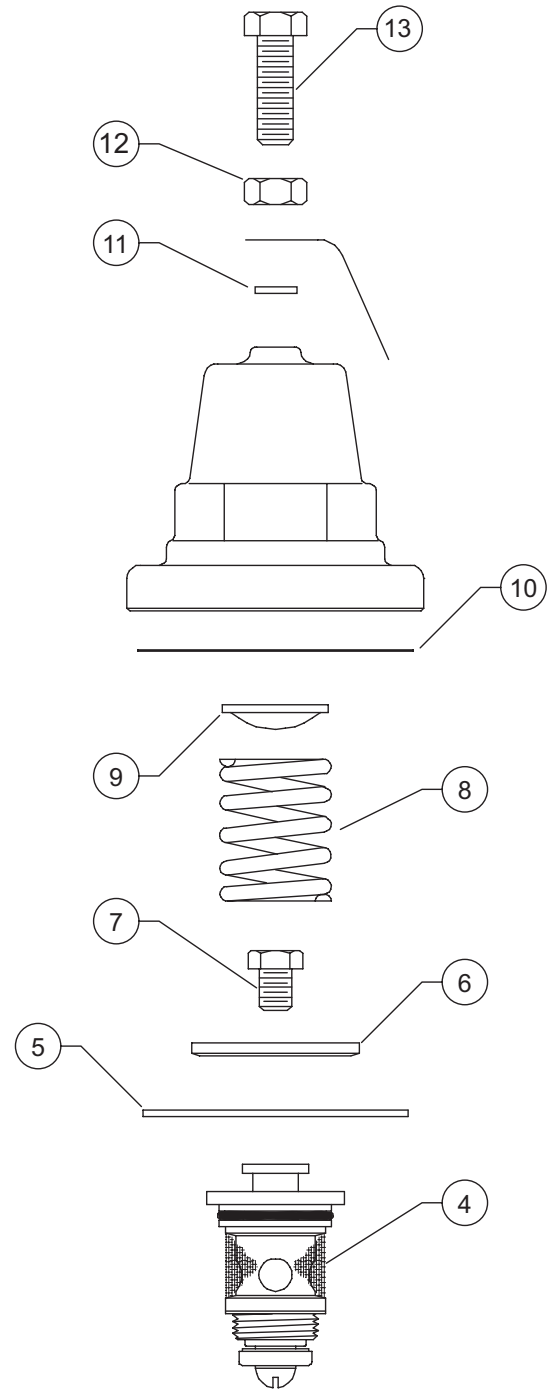

MODEL 70XL

3/4", 1"

LEAD-FREE*

*This product contains a weighted average lead content less than 0.25% for wetted surfaces.

ITEM NO.	DESCRIPTION	3/4"	1"
1	UNION GASKET	62-13	63-13
2	TAILPIECE (FNPT)	602-19	63-19
	TAILPIECE XL (FNPT)	602-19XL	63-19XL
	TAILPIECE COPPER (FC)	602C-19	63C-19
	TAILPIECE XL CXC (MALE)	602CM-19XL	63CM-19XL
3	UNION NUT	62-9-010F	63-9-010F
4	CARTRIDGE	72-CARTSS	73-CARTSS
5	DIAPHRAGM	72-43	73-43
	DIAPHRAGM	72-43HT	—
6	DIAPHRAGM DISC	72-80	73-80
	DIAPHRAGM DISC SS	72-80SS	73-80SS
7	BOLT	72-11	72-11
	BOLT SS	72-11SS	72-11SS
8	SPRING	62-33	603-33
	SPRING	1100-33-150	—
	SPRING SS	62-33SS	603-33SS
9	SPRING DISC	602A-80	602A-80
	SPRING DISC	BR2-80A	—
	SPRING DISC SS	602A-80SS	602A-80SS
10	FRICTION RING	602B-12	603B-12
	FRICTION RING SS	602B-12SS	603B-12SS
11	WASHER	606C-12	606C-12
12	LOCKNUT	501B-9	501B-9
	LOCKNUT SS	501B-9SS	501B-9SS
13	ADJUSTMENT BOLT	62A-11	602A-11A
	ADJUSTMENT BOLT SS	62A-11SS	602A-11ASS

★ REPAIR KIT ITEMS (ALL ★ ITEMS IN KIT)

● Item included in specified Model

	70XL	70XLC	70XLCM	70XLDU	70XLDUC	70XLLP	70XLSC	70XLSS	70XLHT	
●	●	●	●	●	●	●	●	●	●	★
●					●	●	●	●	●	★
		●		●						
			●							
●	●	●	●	●	●	●	●	●	●	★
●	●	●	●	●	●	●	●	●	●	★
●	●	●	●	●	●	●	●	●	●	★
								●	●	★
●	●	●	●	●	●	●			●	★
●	●	●	●	●	●	●		●	●	★
					●					
●	●	●	●	●			●		●	★
●	●	●	●	●	●	●			●	★
							●			
●	●	●	●	●				●	●	★
●	●	●	●	●				●	●	★
●	●	●	●	●					●	
●	●	●	●	●					●	
						●				
							●			
●	●	●	●	●					●	
●	●	●	●	●					●	