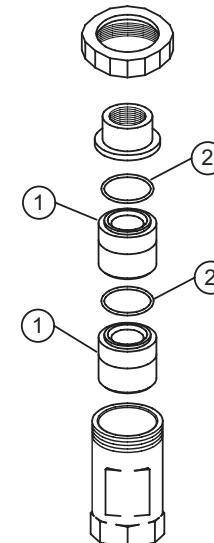

MODEL 700XL and 700

Dual Check Valve – 1/4" to 1"

Repair Kit Components		1/4" - 1/2"	3/4" and 1"
Item #	Item Description	RK14-700	RK34-700
1	Poppet Assembly	●	●
2	O-Ring, Poppet	●	●
3	Washer/O-Ring	●	●

MODEL 700XLFP and 700FP

High Capacity Dual Check Valve – 1" to 1-1/2"

Repair Kit Components		1" - 1-1/2"
Item #	Item Description	RK1-700FP
1	Poppet Assembly	● (x2)
2	Sleeve	●
3	Union Gasket	●

MODEL 705

Dual Check Valve – 3/4" and 1"

Repair Kit Components		3/4" and 1"
Item #	Item Description	RK34-700
1	Poppet Assembly	● (x2)
2	O-Ring, Poppet	● (x2)

36 Hudson Rd
Sudbury MA 01776

800-225-4616
www.tisales.com