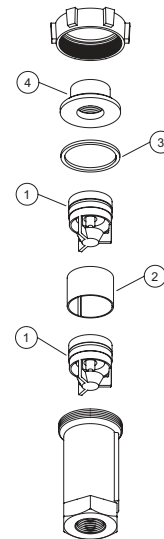

MODEL 700XL and 700

Dual Check Valve – 1/4" to 1"

Repair Kit Components		1/4" - 1/2"	3/4" and 1"
Item #	Item Description	RK14-700	RK34-700
1	Poppet Assembly	●	●
2	O-Ring, Poppet	●	●
3	Washer/O-Ring	●	●

MODEL 700XLFP and 700FP

High Capacity Dual Check Valve – 1" to 1-1/2"

Repair Kit Components		1" - 1-1/2"
Item #	Item Description	RK1-700FP
1	Poppet Assembly	● (x2)
2	Sleeve	●
3	Union Gasket	●

MODEL 705

Dual Check Valve – 3/4" and 1"

Repair Kit Components		3/4" and 1"
Item #	Item Description	RK34-700
1	Poppet Assembly	● (x2)
2	O-Ring, Poppet	● (x2)

36 Hudson Rd
Sudbury MA 01776

800-225-4616
www.tisales.com