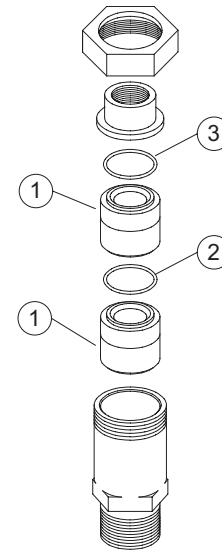

MODEL 700XL and 700

Dual Check Valve – 1/4" to 1"

Repair Kit Components		1/4" - 1/2"	3/4" and 1"
Item #	Item Description	RK14-700	RK34-700
1	Poppet Assembly	●	●
2	O-Ring, Poppet	●	●
3	Washer/O-Ring	●	●

MODEL 700XLFP and 700FP

High Capacity Dual Check Valve – 1" to 1-1/2"

Repair Kit Components		1" - 1-1/2"
Item #	Item Description	RK1-700FP
1	Poppet Assembly	● (x2)
2	Sleeve	●
3	Union Gasket	●

MODEL 705

Dual Check Valve – 3/4" and 1"

Repair Kit Components		3/4" and 1"
Item #	Item Description	RK34-700
1	Poppet Assembly	● (x2)
2	O-Ring, Poppet	● (x2)

36 Hudson Rd
Sudbury MA 01776

800-225-4616
www.tisales.com