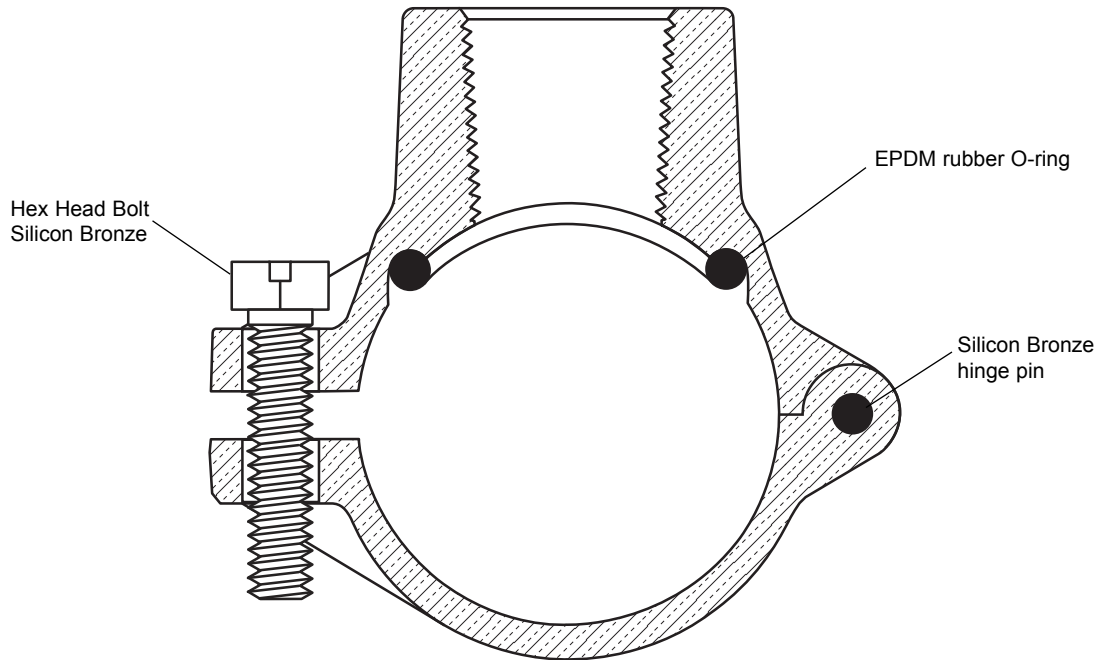

SUBMITTAL INFORMATION

Brass Saddle For 2" Copper - (S40-xxx style)

S40 BRASS SADDLE WITH AWWA TAP FOR 2" COPPER TUBING

COPPER TUBE SIZE	ACTUAL TUBE O.D.	AWWA TAP SIZE	APPROX. WT. LBS.	CATALOG NUMBER	✓ SUBMITTED ITEM(S)
2"	2.13	1/2"	.9	S40-201	
		3/4"	1.1	S40-203	
		1"	1.4	S40-204	

FEATURES

- All brass conforms to AWWA Standard C800 (ASTM B-62 and ASTM B-584, UNS NO C83600 - 85-5-5-5).
- Approved to ANSI/NSF Standard 61 (2007a).
- Saddle body and strap permanently held together with silicon bronze pin.
- Bolt is 5/16" slotted hex head silicon bronze.
- O-ring is EPDM rubber, ASTM D2000.