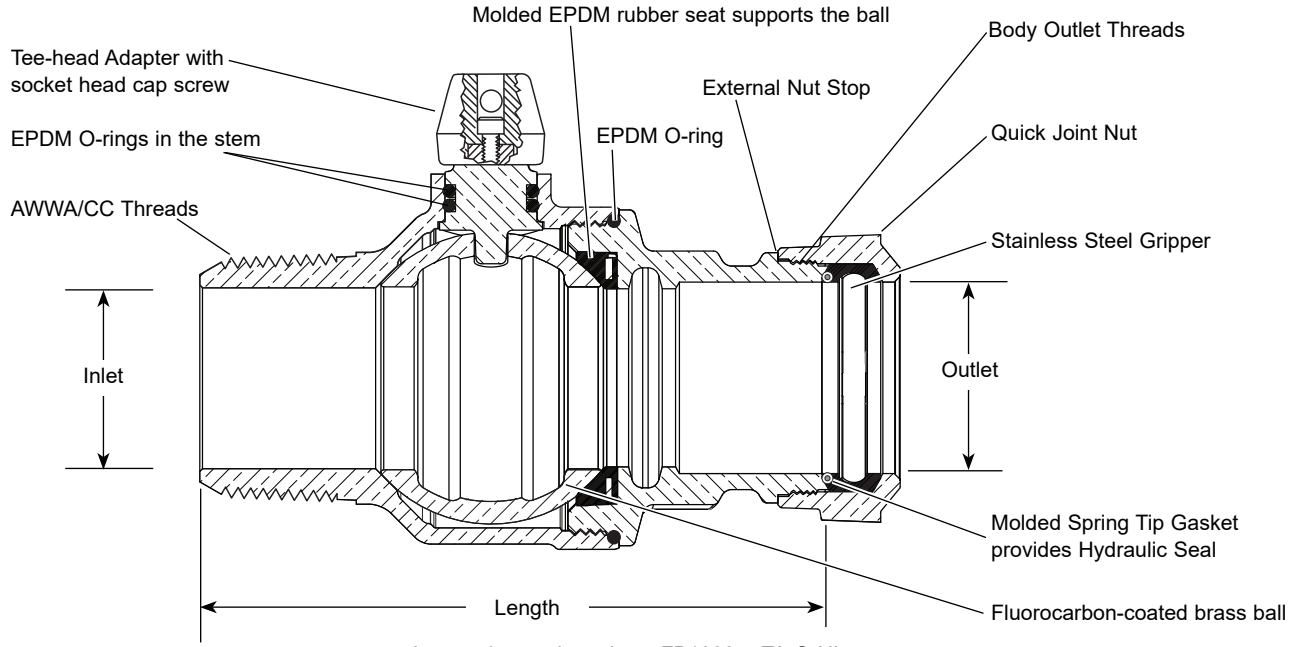

SUBMITTAL INFORMATION

Ballcorp Corporation Stops - (FB1000-x-TA-Q-NL style)

AWWA/CC TAPER THREAD INLET BY QUICK JOINT FOR COPPER OR PLASTIC TUBING (CTS) OUTLET WITH TEE-HEAD ADAPTER

Image shown above is an FB1000-7-TA-Q-NL.

VALVE SIZE	INLET SIZE	OUTLET SIZE	VALVE LENGTH	BODY OUTLET THREADS	APPROX. WT. LBS	PART NUMBER	✓ SUBMITTED ITEM(S)
1-1/4"	1-1/4"	1-1/4"	5-21/32"	1-1/4" Special Thread	4.4	FB1000-5-TA-Q-NL	
1-1/2"	1-1/2"	1-1/2"	5-45/64"	1-1/2" Special Thread	5.8	FB1000-6-TA-Q-NL	
2"	2"	2"	7-1/16"	2" Special Thread	8.6	FB1000-7-TA-Q-NL	

Note: Ford recommends using insert stiffeners with plastic pipe or tubing.

FEATURES

- All brass that comes in contact with potable water conforms to AWWA Standard C800 (ASTM B584, UNS C89833)
- The product has the letters "NL" cast into the main body for lead-free identification
- Certified to NSF/ANSI Standard 61 and NSF/ANSI Standard 372 where applicable
- Brass components that do not come in contact with potable water conform to AWWA Standard C800 (ASTM B62 and ASTM B584, UNS C83600, 85-5-5-5)
- Ends are integral or secured with adhesive to prevent unintentional disassembly
- 300 PSI working pressure