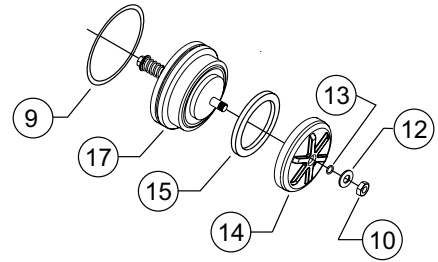

Whole Goods (Available for individual sale)			
Item #	Item Description	2-1/2"	3"
18	Gate Valve, NRS (FxF)	212-48	3-48
	Gate Valve, NRS (GxF)	212-48GXF	3-48GXF
	Gate Valve, OS&Y (FxF)	212-48OSY	3-48OSY
	Gate Valve, OS&Y (GxF)	212-48OSYGXF	3-48OSYGXF
	Butterfly Valve (GxF)	212-49GXF	3-49GXF
19	Ball Valve, FxF	12-850XL	
20	Ball Valve, MxF	12-850MXL	
21	Cover Retainer Assembly	5-23	
22	Bulkhead Fittings	BHFICXL-100	
23	Sensing Line Bulkhead Fittings	BHFIBXL-100	
24	Cover	RK212-LBF-VLV-COVER	

Item No.	Repair Kit Description
2-1/2"	
212-BK	Flanged Kit, 2-1/2"
2-1/2" and 3"	
RK212-350	Rubber Repair Kit, 2-1/2" and 3" 350 and 450
RK212-350CK1	First Check Assembly Repair Kit, 2-1/2" and 3" 350 and 450
RK212-350CK2	Second Check Assembly Repair Kit, 2-1/2" and 3" 350 and 450
RK212-350-COVERPLATE	Cover Plate Repair Kit, 2-1/2" and 3" 350 and 450
BRK212-300-SEAT1-RTNR	#1 Check Seat Retainer Bulk Kit, 2-1/2" and 3" 350 and 450
BRK212-300-SEAT2-RTNR	#2 Check Seat Retainer Bulk Kit, 2-1/2" and 3" 350 and 450
3"	
3-BK	Flanged Kit, 3"

MODEL 350 and 450

Double Check – Backflow Preventers 2-1/2" and 3"

Parts Drawing

#1 CHECK ASSEMBLY
(350 & 450 2 1/2" & 3")

#2 CHECK ASSEMBLY
(350 & 450 2 1/2" & 3")

MODEL 350
(2 1/2" - 3")

MODEL 450
(2 1/2" - 3")