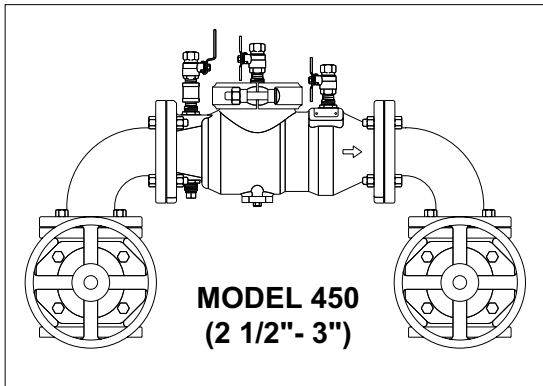

Whole Goods (Available for individual sale)			
Item #	Item Description	2-1/2"	3"
18	Gate Valve, NRS (FxF)	212-48	3-48
	Gate Valve, NRS (GxF)	212-48GXF	3-48GXF
	Gate Valve, OS&Y (FxF)	212-48OSY	3-48OSY
	Gate Valve, OS&Y (GxF)	212-48OSYGXF	3-48OSYGXF
	Butterfly Valve (GxF)	212-49GXF	3-49GXF
19	Ball Valve, FxF	12-850XL	
20	Ball Valve, MxF	12-850MXL	
21	Cover Retainer Assembly	5-23	
22	Bulkhead Fittings	BHFICXL-100	
23	Sensing Line Bulkhead Fittings	BHFIBXL-100	
24	Cover	RK212-LBF-VLV-COVER	

MODEL 350 and 450

Double Check – Backflow Preventers 2-1/2" and 3"

Parts Drawing

#1 CHECK ASSEMBLY
(350 & 450 2 1/2" & 3")

#2 CHECK ASSEMBLY
(350 & 450 2 1/2" & 3")

MODEL 350
(2 1/2" - 3")

MODEL 450
(2 1/2" - 3")