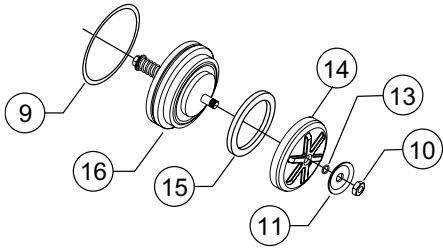

MODEL 350 and 450

Double Check – Backflow Preventers 2-1/2" and 3"

Repair Kit Components		2-1/2"	2-1/2" and 3"						3"
Item #	Item Description	212-BK	RK212-350	RK212-350CK1	RK212-350CK2	RK212-350-COVERPLATE	BRK212-300-SEAT1-RTNR	BRK212-300-SEAT2-RTNR	3-BK
1	Bolt, Flange	● (x8)							● (x8)
2	Nut, Flange	● (x8)							● (x8)
3	Gasket, Flange	● (x2)							● (x2)
4	O-Ring, Cover Plate					●			
5	Cover Plate					●			
6	Bolt, Cover Plate					● (x2)			
7	Seat Retainer #1			●			● (x6)		
8	Seat Retainer #2				●			● (x6)	
9	O-Ring, Seat		● (x2)	●	●				
10	Nut, Poppet Retainer			●	●				
11	Washer, #1 Check			●					
12	Washer, #2 Check				●				
13	O-Ring, Stem		● (x2)	●	●				
14	Poppet Retainer			●	●				
15	Seal Ring		● (x2)	●	●				
16	Seat Assembly, #1 Poppet			●					
17	Seat Assembly, #2 Poppet				●				

Whole Goods (Available for individual sale)			
Item #	Item Description	2-1/2"	3"
18	Gate Valve, NRS (FxF)	212-48	3-48
	Gate Valve, NRS (GxF)	212-48GXF	3-48GXF
	Gate Valve, OS&Y (FxF)	212-48OSY	3-48OSY
	Gate Valve, OS&Y (GxF)	212-48OSYGXF	3-48OSYGXF
	Butterfly Valve (GxF)	212-49GXF	3-49GXF
19	Ball Valve, FxF	12-850XL	
20	Ball Valve, MxF	12-850MXL	
21	Cover Retainer Assembly	5-23	
22	Bulkhead Fittings	BHFICXL-100	
23	Sensing Line Bulkhead Fittings	BHFIBXL-100	
24	Cover	RK212-LBF-VLV-COVER	

MODEL 350 and 450

Double Check – Backflow Preventers 2-1/2" and 3"

Parts Drawing

#1 CHECK ASSEMBLY
(350 & 450 2 1/2" & 3")

#2 CHECK ASSEMBLY
(350 & 450 2 1/2" & 3")

MODEL 350
(2 1/2" - 3")

MODEL 450
(2 1/2" - 3")