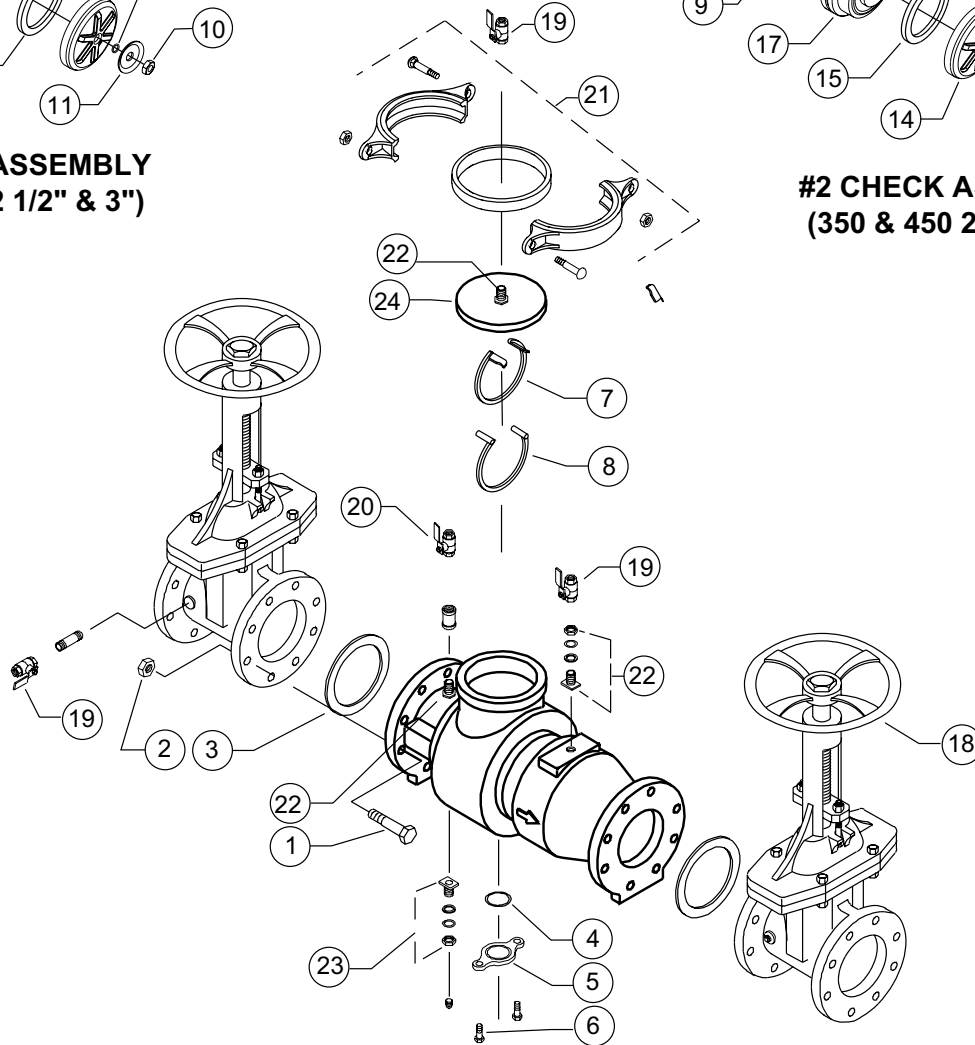

MODEL 350 and 450

Double Check – Backflow Preventers 2-1/2" and 3"

Repair Kit Components		2-1/2"	2-1/2" and 3"						3"
Item #	Item Description	212-BK	RK212-350	RK212-350CK1	RK212-350CK2	RK212-350-COVERPLATE	BRK212-300-SEAT1-RTNR	BRK212-300-SEAT2-RTNR	3-BK
1	Bolt, Flange	● (x8)							● (x8)
2	Nut, Flange	● (x8)							● (x8)
3	Gasket, Flange	● (x2)							● (x2)
4	O-Ring, Cover Plate					●			
5	Cover Plate					●			
6	Bolt, Cover Plate					● (x2)			
7	Seat Retainer #1			●			● (x6)		
8	Seat Retainer #2				●			● (x6)	
9	O-Ring, Seat		● (x2)	●	●				
10	Nut, Poppet Retainer			●	●				
11	Washer, #1 Check			●					
12	Washer, #2 Check				●				
13	O-Ring, Stem		● (x2)	●	●				
14	Poppet Retainer			●	●				
15	Seal Ring		● (x2)	●	●				
16	Seat Assembly, #1 Poppet			●					
17	Seat Assembly, #2 Poppet				●				

Whole Goods (Available for individual sale)			
Item #	Item Description	2-1/2"	3"
18	Gate Valve, NRS (FxF)	212-48	3-48
	Gate Valve, NRS (GxF)	212-48GXF	3-48GXF
	Gate Valve, OS&Y (FxF)	212-48OSY	3-48OSY
	Gate Valve, OS&Y (GxF)	212-48OSYGXF	3-48OSYGXF
	Butterfly Valve (GxF)	212-49GXF	3-49GXF
19	Ball Valve, FxF	12-850XL	
20	Ball Valve, MxF	12-850MXL	
21	Cover Retainer Assembly	5-23	
22	Bulkhead Fittings	BHFICXL-100	
23	Sensing Line Bulkhead Fittings	BHFIBXL-100	
24	Cover	RK212-LBF-VLV-COVER	

MODEL 350 and 450

Double Check – Backflow Preventers 2-1/2" and 3"

Parts Drawing

#1 CHECK ASSEMBLY
(350 & 450 2 1/2" & 3")

#2 CHECK ASSEMBLY
(350 & 450 2 1/2" & 3")

MODEL 350
(2 1/2" - 3")

MODEL 450
(2 1/2" - 3")