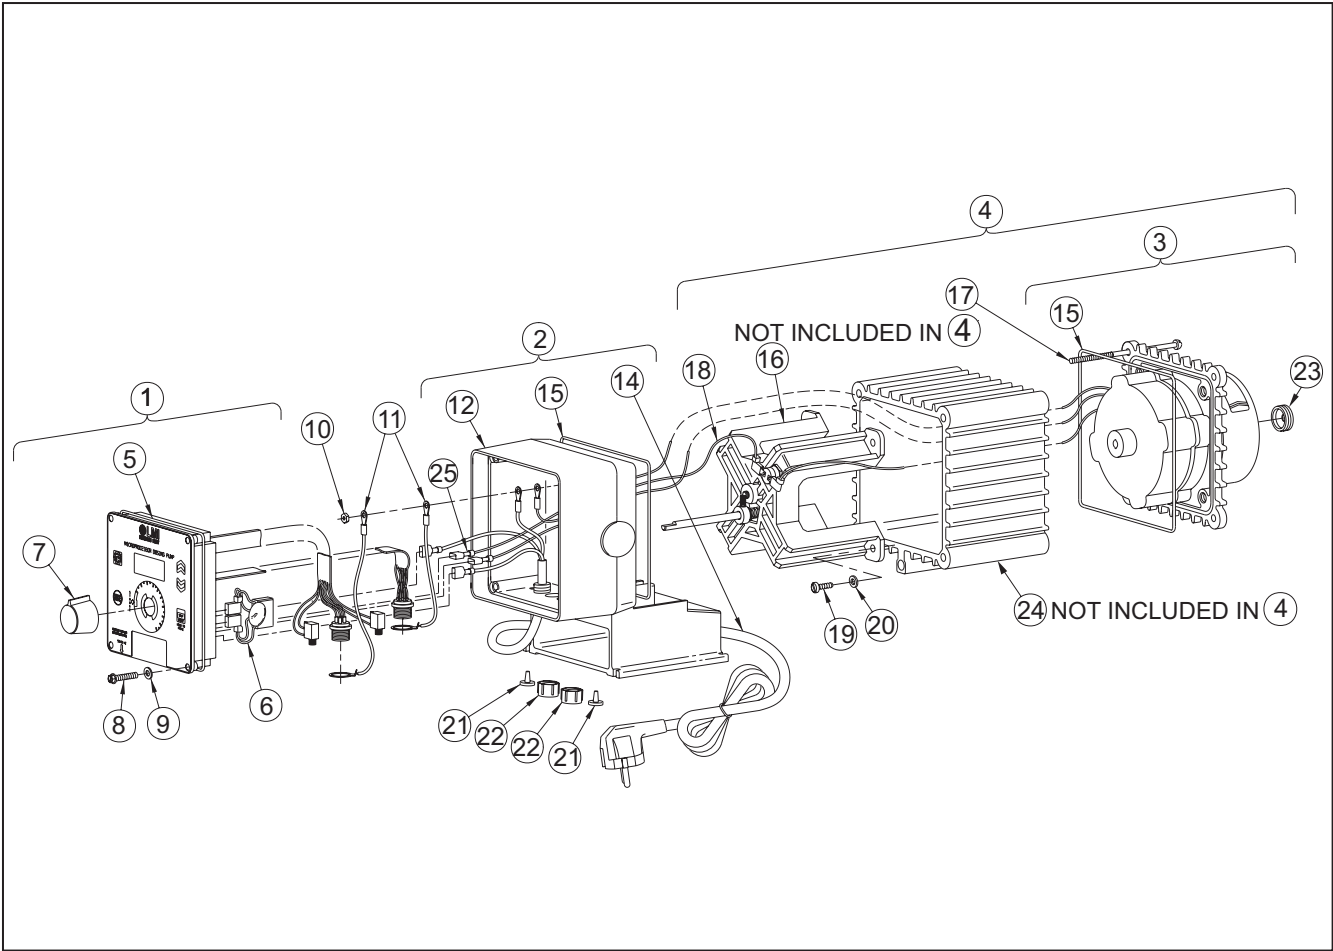

SERIES B9 DRIVE ASSEMBLY EXPLODED VIEW DIAGRAM

SERIES B9 DRIVE ASSEMBLY PARTS LIST

Key Number	Model Series	Part Number	Description	Qty
1	B911	35901CE	Control Panel Assembly, 120V	1
	B921, B931, B941	35895CE	Control Panel Assembly, 120V	1
	B912, B913, B915, B916, B917	35954CE	Control Panel Assembly, 230V	1
	B922, B923, B925, B926, B927, B932, B933, B935, B936, B937, B942, B943, B945, B946, B947	35953CE	Control Panel Assembly, 230V	1
2	B911, B921, B931, B941	35949CE	Housing Assembly, 120V	1
	B912, B922, B932, B942	35955CE	Housing Assembly, 230V	1
	B913, B923, B933, B943	35950CE	Housing Assembly, 220-240V DIN	1
	B915, B925, B935, B945	35951CE	Housing Assembly, 220-240V UK	1
	B916, B926, B936, B946	35956CE	Housing Assembly, 220-240V AUST	1
	B917, B927, B937, B947	35952CE	Housing Assembly, 220-240C SWISS	1
3	B911, B921	26893CE	EPU and Spacer Assembly	1
	B912, B913, B915, B916, B917, B922, B923, B925, B926, B927	26894CE		1
	B931	26897CE		1
	B932, B933, B935, B936, B937	26898CE		1
	B941	29618CE		1
	B942, B943, B945, B946, B947	29619CE		1
4	B911, B921	31927CE	EPU & Spacer Assembly w/Stroke Adj.	1
	B912, B913, B915, B916, B917, B922, B923, B925, B926, B927	31928CE		1
	B731	31929CE		1
	B932, B933, B935, B936, B937	31930CE		1
	B941	31931CE		1
	B942, B943, B945, B946, B947	31932CE		1
5	B9	10166	O-Ring	1
6	B911, B921, B931, B941	35254	Varistor Assembly, 120V	1
	B912, B913, B915, B916, B917, B922, B923, B925, B926, B927, B932, B933, B935, B936, B937, B942, B943, B945, B946, B947	35255	Varistor Assembly, 230V	1
7	B9	31891	Stroke Knob	1
8	B9	30306	Screw, Self Tapping	4
9	B9	33889	Washer	4
10	B9	10191	Nut, 6-32	2
11	B9	35266	Wire Assembly	2