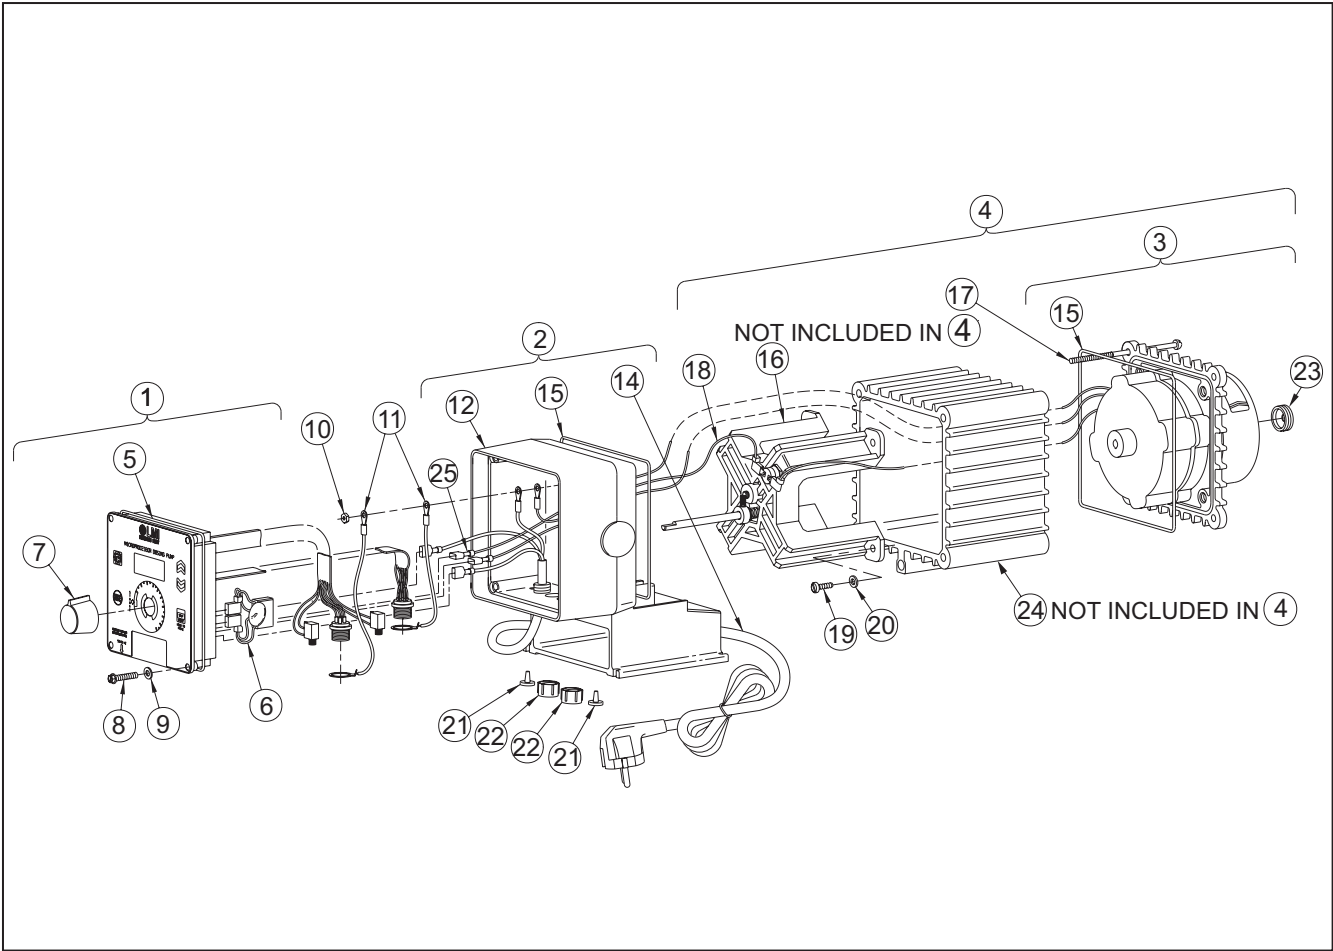

an Accudyne Industries brand

SERIES B9 DRIVE ASSEMBLY EXPLODED VIEW DIAGRAM

SERIES B9 DRIVE ASSEMBLY PARTS LIST

Key Number	Model Series	Part Number	Description	Qty
1	B911	35901CE	Control Panel Assembly, 120V	1
	B921, B931, B941	35895CE	Control Panel Assembly, 120V	1
	B912, B913, B915, B916, B917	35954CE	Control Panel Assembly, 230V	1
	B922, B923, B925, B926, B927, B932, B933, B935, B936, B937, B942, B943, B945, B946, B947	35953CE	Control Panel Assembly, 230V	1
2	B911, B921, B931, B941	35949CE	Housing Assembly, 120V	1
	B912, B922, B932, B942	35955CE	Housing Assembly, 230V	1
	B913, B923, B933, B943	35950CE	Housing Assembly, 220-240V DIN	1
	B915, B925, B935, B945	35951CE	Housing Assembly, 220-240V UK	1
	B916, B926, B936, B946	35956CE	Housing Assembly, 220-240V AUST	1
	B917, B927, B937, B947	35952CE	Housing Assembly, 220-240C SWISS	1
3	B911, B921	26893CE	EPU and Spacer Assembly	1
	B912, B913, B915, B916, B917, B922, B923, B925, B926, B927	26894CE		1
	B931	26897CE		1
	B932, B933, B935, B936, B937	26898CE		1
	B941	29618CE		1
	B942, B943, B945, B946, B947	29619CE		1
4	B911, B921	31927CE	EPU & Spacer Assembly w/Stroke Adj.	1
	B912, B913, B915, B916, B917, B922, B923, B925, B926, B927	31928CE		1
	B731	31929CE		1
	B932, B933, B935, B936, B937	31930CE		1
	B941	31931CE		1
	B942, B943, B945, B946, B947	31932CE		1
5	B9	10166	O-Ring	1
6	B911, B921, B931, B941	35254	Varistor Assembly, 120V	1
	B912, B913, B915, B916, B917, B922, B923, B925, B926, B927, B932, B933, B935, B936, B937, B942, B943, B945, B946, B947	35255	Varistor Assembly, 230V	1
7	B9	31891	Stroke Knob	1
8	B9	30306	Screw, Self Tapping	4
9	B9	33889	Washer	4
10	B9	10191	Nut, 6-32	2
11	B9	35266	Wire Assembly	2