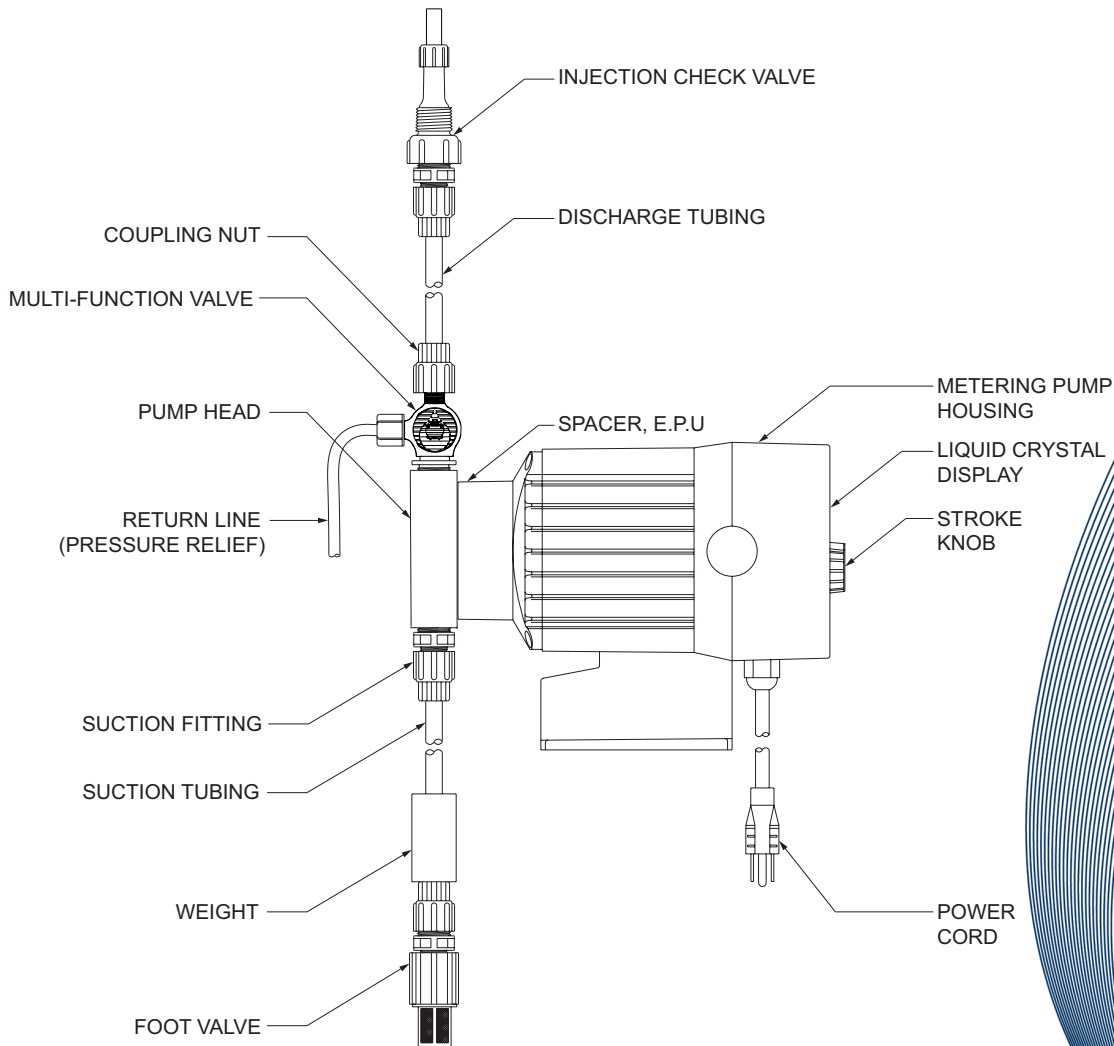

LMI®

an Accudyne Industries brand

Metering Pump Component Diagram

Series B9 Electronic Metering Pump Instruction Supplement

Manual No : 1794

Rev. : F

Rev. Date : 10/2015

LMI®

an Accudyne Industries brand