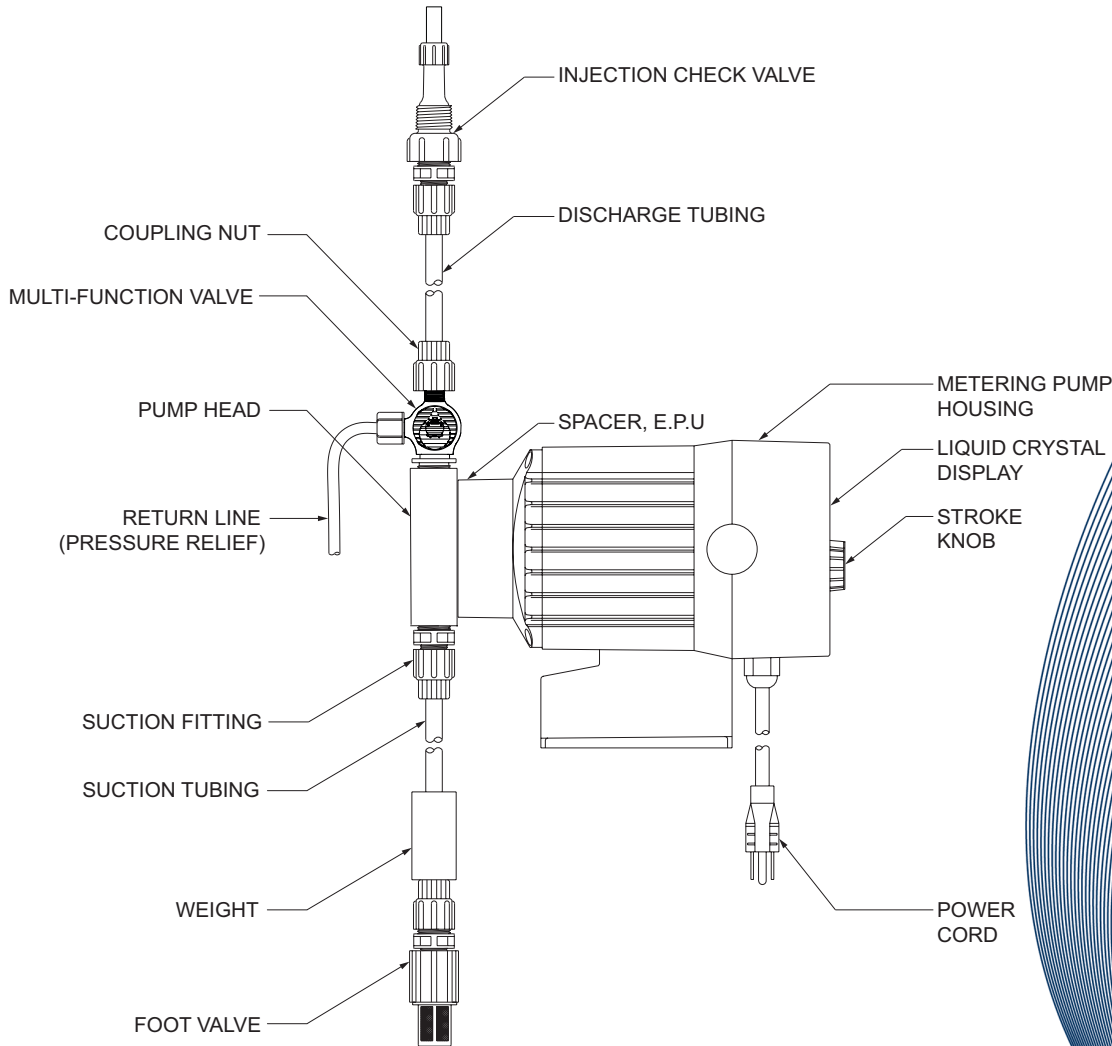

LMI®

an Accudyne Industries brand

Metering Pump Component Diagram

Series B9 Electronic Metering Pump Instruction Supplement

Manual No : 1794

Rev. : F

Rev. Date : 10/2015

an Accudyne Industries brand