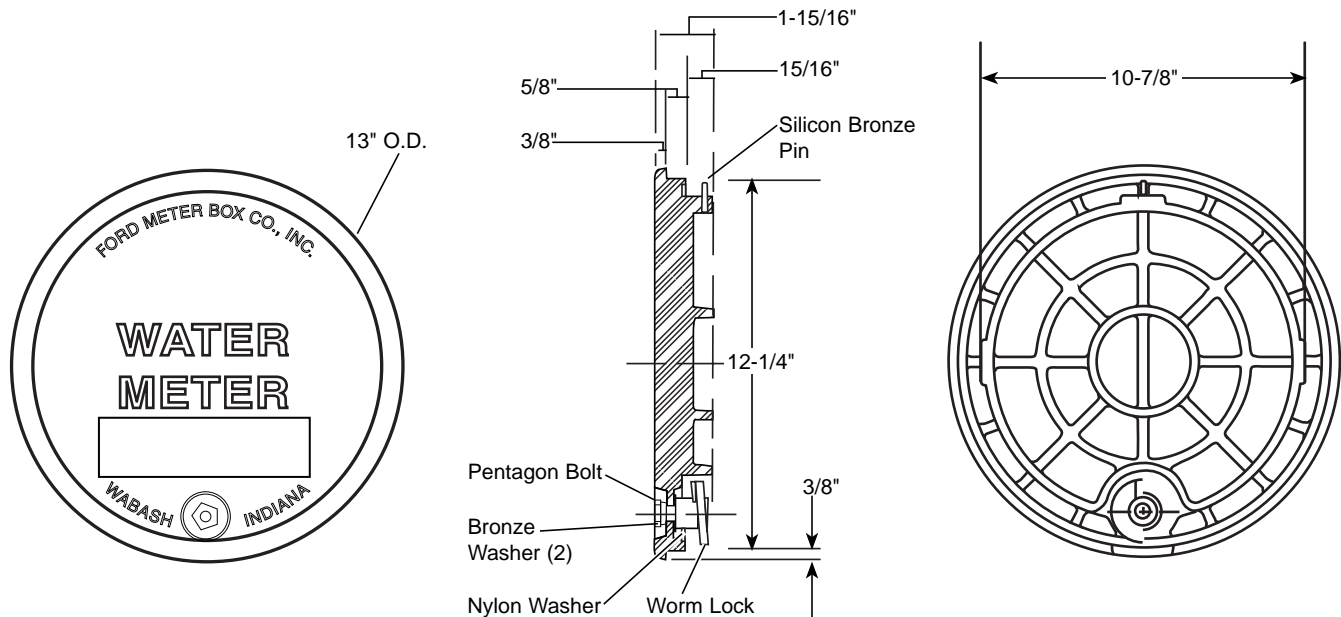

## Plastic Lid for Iron Frame - (WA3LP style)

11-1/2" OVERLAPPING PLASTIC TOP LID FOR STANDARD IRON FRAME

* LID SIZE	APPROX. WT. LBS.	CATALOG NUMBER	✓ SUBMITTED ITEMS
11-1/2"	3.3	WA3LP	

\* Lid Size indicates approximate pit access opening.

### FEATURES

- Standard size pentagon bolt with special worm lock
- Material: Black impact polypropylene, ultraviolet resistant
- Permits AMR signals to be easily transmitted
- Designed for use with Ford style "A" and style "W" recessed lid frames with 11-1/2" lid openings