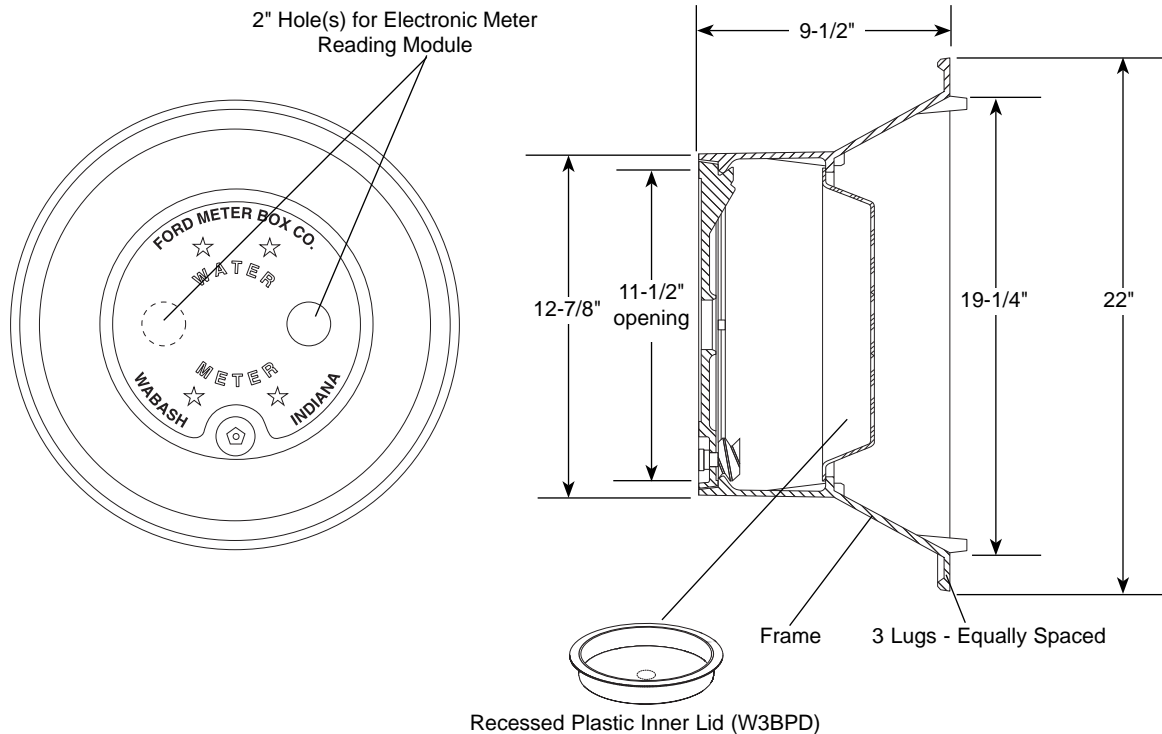

SUBMITTAL INFORMATION

Meter Box Covers - (W3-T style)

11-1/2" WABASH DOUBLE INSET LID FOR 20" TILE

*LID SIZE	TILE I.D.	APPROX. WT. LBS.	DESCRIPTION	CATALOG NUMBER	✓ SUBMITTED ITEM(S)
11-1/2"	20"	55	Single hole for Electronic Meter Reading Module	W3-T	

*Lid size indicates approximate pit access opening; actual lid diameter is approximately 1" larger
 Recessed Plastic Inner Lid (W3BPD) is standard on lids with EMR holes

FEATURES

- Precast hole(s) for electronic meter reading modules
- Standard Pentagon Bolt furnished with locking lids
 Larger bolt is available; add "-LB" to catalog number; for non-locking lid, add "-LL"
- Frame and lid are cast iron per ASTM A48, Class 25
- Plastic recessed inner lid is standard on lids with EMR holes
- Finish is black e-coating
- Two holes for electronic meter reading modules available, add "-TT" to end of catalog number