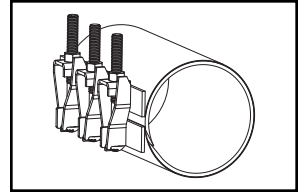

## Drop-In Bolt Repair Clamp - (FLS1-xxxx-Length style)

### STAINLESS STEEL DROP-IN BOLT REPAIR CLAMP

#### OPTIONAL OUTLET THREAD TAP CODE

CC (AWWA) Thread		IP Thread	
THREAD	CODE NUMBER	THREAD	CODE NUMBER
3/4" CC	-CC3	3/4" IP	-IP3
1" CC	-CC4	1" IP	-IP4
1-1/4" CC	-CC5	1-1/4" IP	-IP5
1-1/2" CC	-CC6	1-1/2" IP	-IP6
2" CC	-CC7	2" IP	-IP7

NOM. PIPE SIZE	PIPE O.D. RANGE	LENGTH AND APPROXIMATE WEIGHT (LBS.)					BOLT SIZE	BAND THICKNESS	CATALOG NUMBER	✓ SUBMITTED ITEM(S)	
		7.5"	10"	12.5"	15"	20"					
10"	9.70 - 10.10	11	15	16	22	30	5/8" X 8"	20 GA.	FLS1-1010-Length		
	10.60 - 11.04								FLS1-1104-Length		
	11.04 - 11.44								FLS1-1144-Length		
	11.34 - 11.74								FLS1-1174-Length		
	11.75 - 12.15								FLS1-1215-Length		
12"	12.00 - 12.40	13	16	18	26	32			FLS1-1240-Length		
	12.60 - 13.02								FLS1-1302-Length		
	13.10 - 13.50								FLS1-1350-Length		
	13.40 - 13.80								FLS1-1380-Length		
	13.70 - 14.10								FLS1-1410-Length		
	14.00 - 14.40								FLS1-1440-Length		
Number of Bolts		2	3	4	4	6					