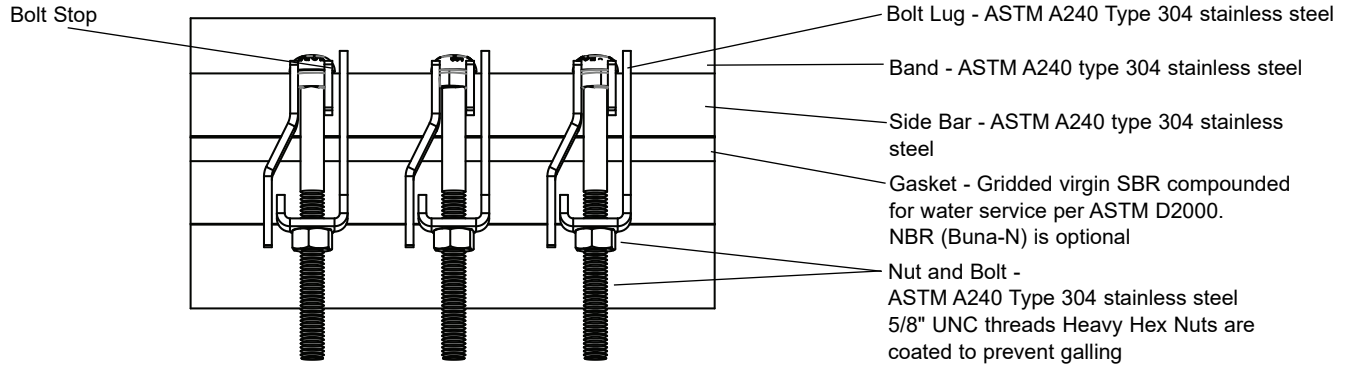

STAINLESS STEEL DROP-IN BOLT REPAIR CLAMP

OPTIONAL OUTLET THREAD TAP CODE

CC (AWWA) Thread		IP Thread	
THREAD	CODE NUMBER	THREAD	CODE NUMBER
3/4" CC	-CC3	3/4" IP	-IP3
1" CC	-CC4	1" IP	-IP4
1-1/4" CC	-CC5	1-1/4" IP	-IP5
1-1/2" CC	-CC6	1-1/2" IP	-IP6
2" CC	-CC7	2" IP	-IP7

NOM. PIPE SIZE	PIPE O.D. RANGE	LENGTH AND APPROXIMATE WEIGHT (LBS.)					BOLT SIZE	BAND THICKNESS	CATALOG NUMBER	✓ SUBMITTED ITEM(S)	
		7.5"	10"	12.5"	15"	20"					
10"	9.70 - 10.10	11	15	16	22	30	5/8" X 8"	20 GA.	FLS1-1010-Length		
	10.60 - 11.04								FLS1-1104-Length		
	11.04 - 11.44								FLS1-1144-Length		
	11.34 - 11.74								FLS1-1174-Length		
	11.75 - 12.15								FLS1-1215-Length		
12"	12.00 - 12.40	13	16	18	26	32			FLS1-1240-Length		
	12.60 - 13.02								FLS1-1302-Length		
	13.10 - 13.50								FLS1-1350-Length		
	13.40 - 13.80								FLS1-1380-Length		
	13.70 - 14.10								FLS1-1410-Length		
	14.00 - 14.40								FLS1-1440-Length		
Number of Bolts		2	3	4	4	6					

FEATURES

- All stainless steel construction with removable bolts
- All welds are fully passivated to restore the corrosion resistant characteristics of the stainless steel
- NBR (Buna-N) gasket and conductivity strips are available
- Also available in two and three section clamps for a wider range of pipe sizes and tolerances
- Optional outlet taps are available for repair of service line pull-outs. Add tapping code to the catalog number

The Ford Meter Box Company considers the information in this submittal form to be correct at the time of publication. Item and option availability, including specifications, are subject to change without notice. Please verify that your product information is current.

The Ford Meter Box Company, Inc.
P.O. Box 443, Wabash, Indiana U.S.A. 46992-0443
Phone: 260-563-3171 / Fax: 800-826-3487
Overseas Fax: 260-563-0167
www.fordmeterbox.com

06/14/18

Submitted By:

36 Hudson Rd
Sudbury MA 01776

800-225-4616
www.tisales.com