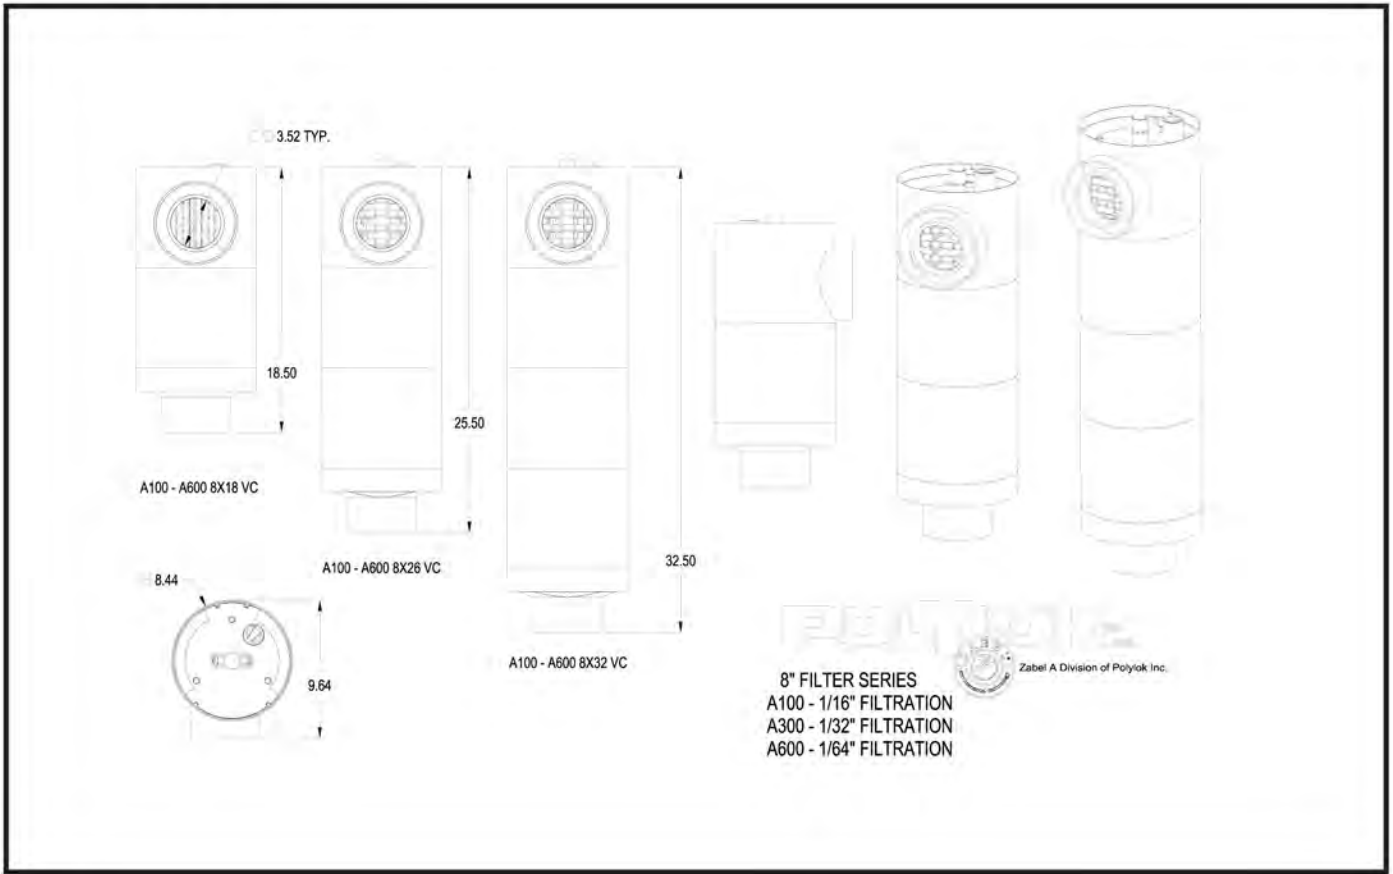

ZABEL 8" CASES