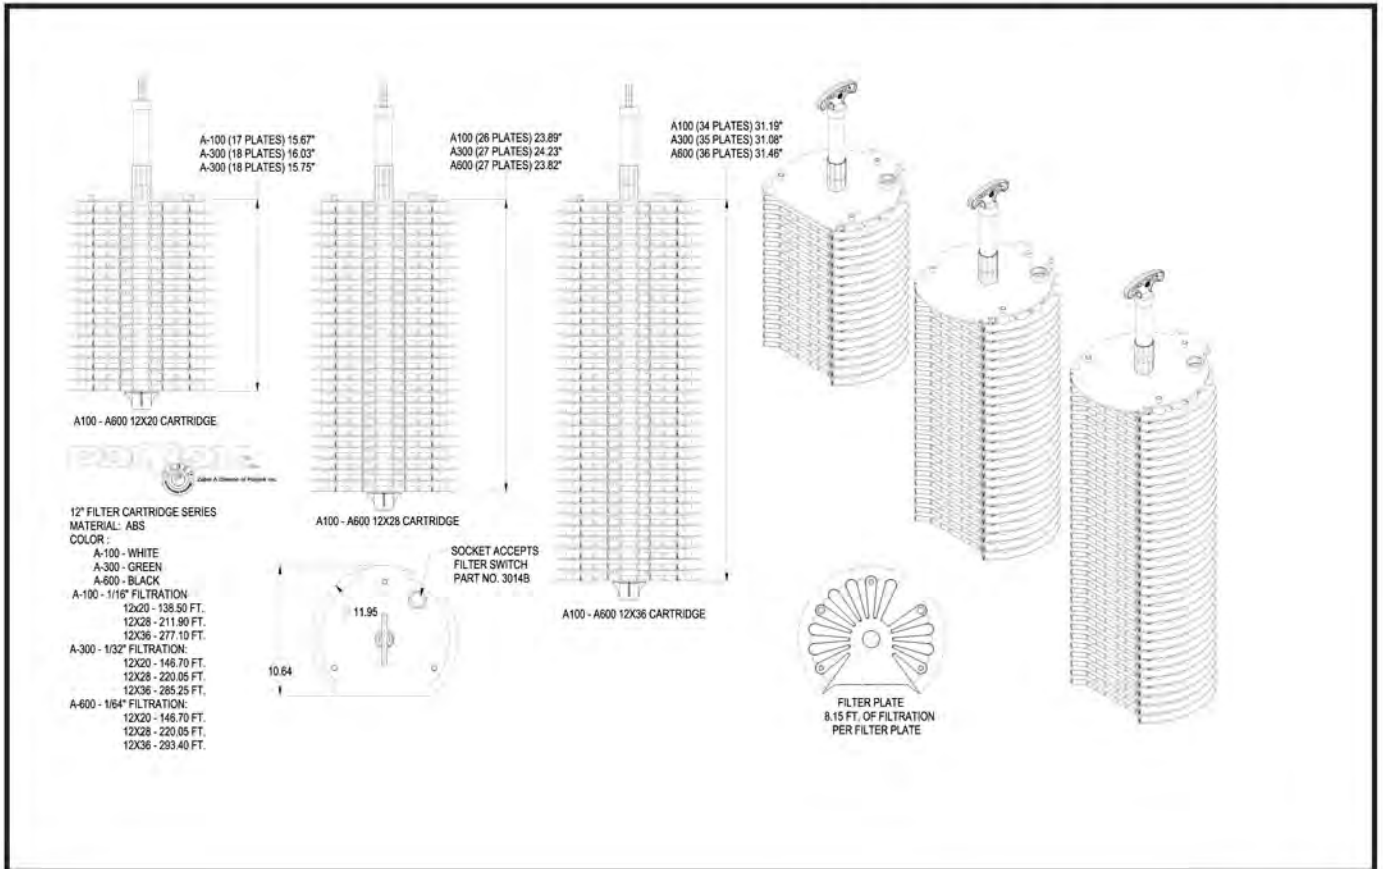

ZABEL 12" FILTER SERIES