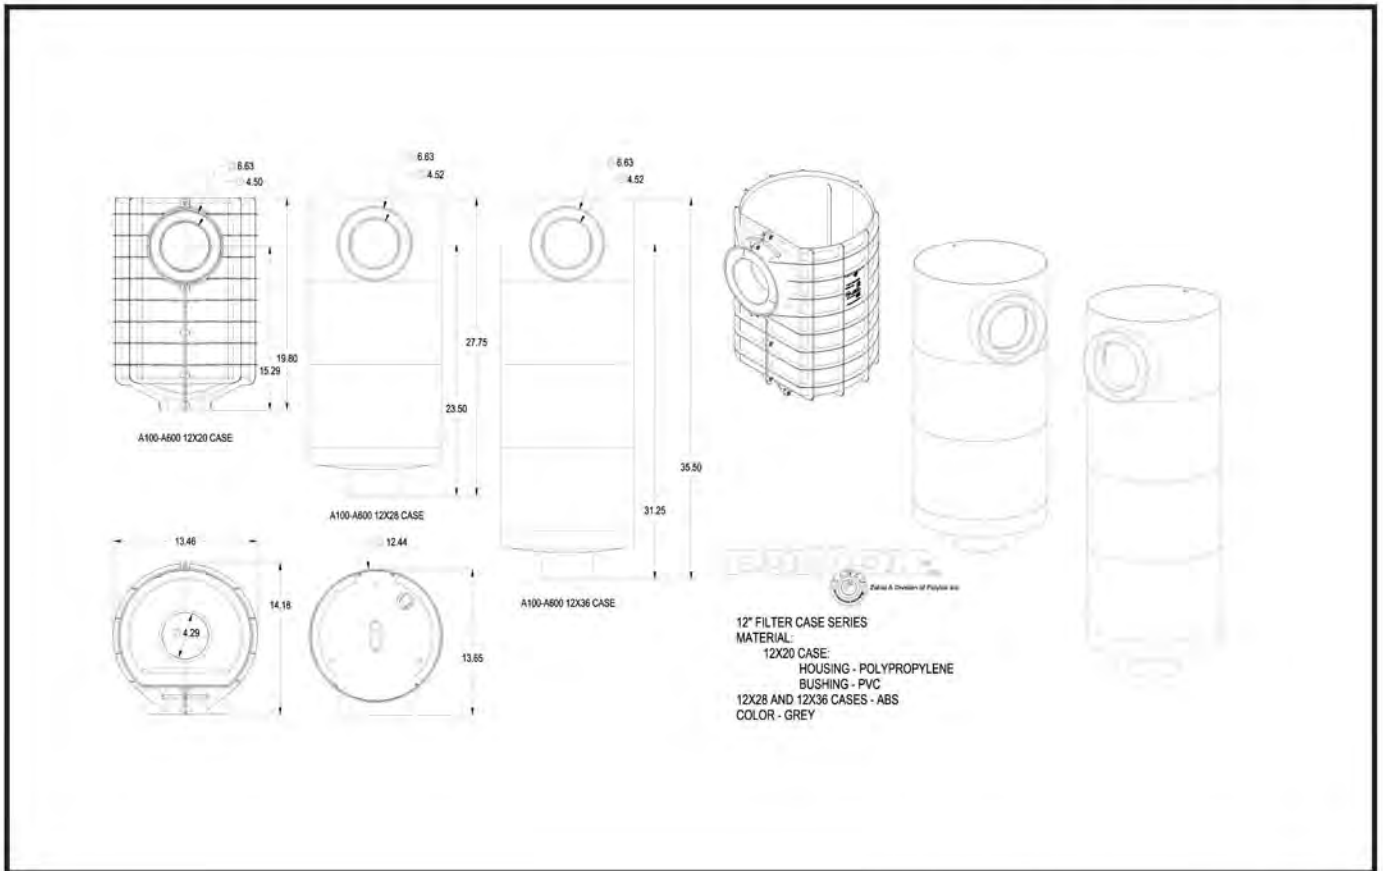

ZABEL 12" CASES